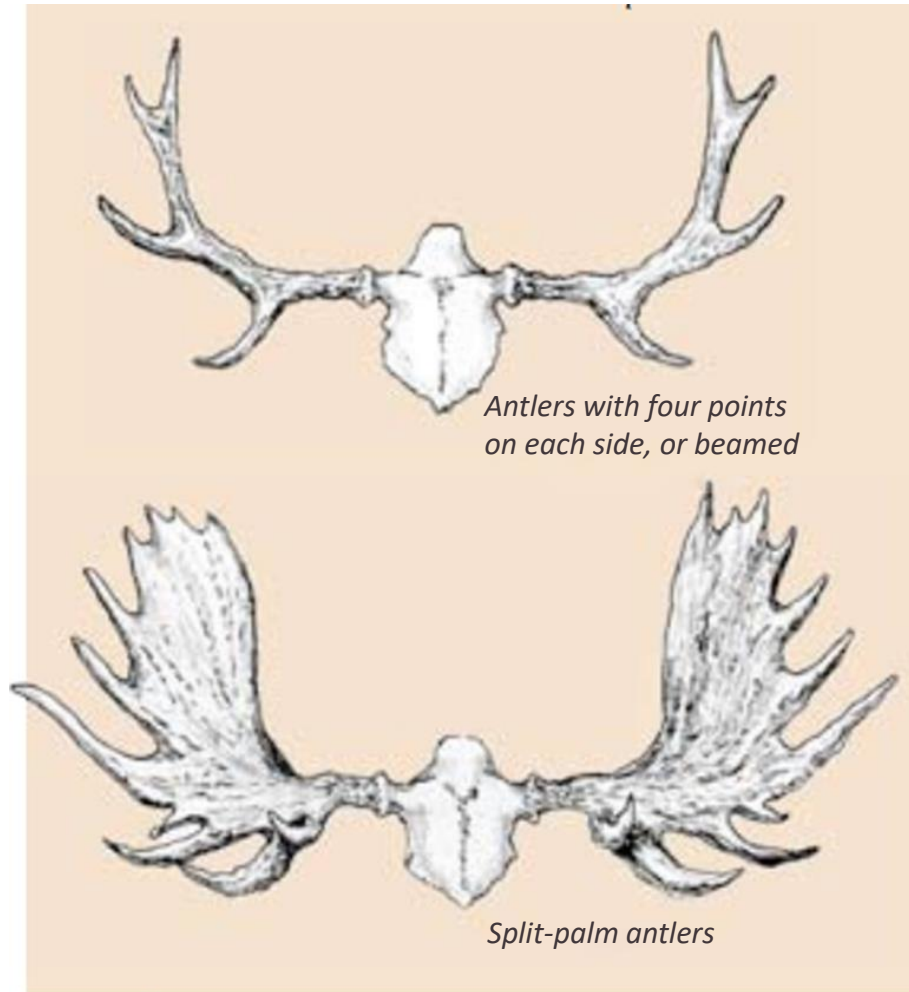

Antler growth cycle in moose