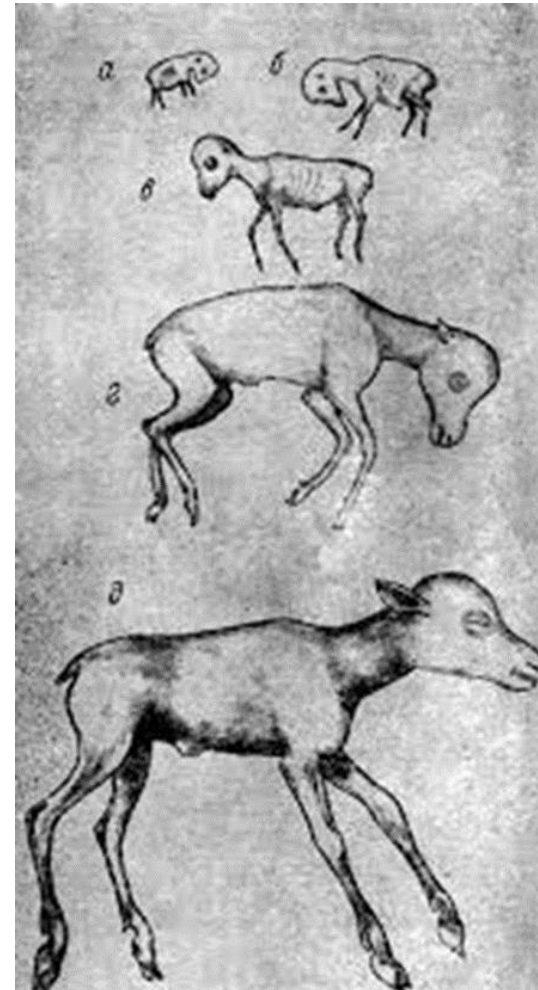

Species: American moose
North America, Eastern Siberia

Description and appearance of moose

- Black-brown color
- The average weight is 650 kg
- Males are larger than females
- Running speed can reach 40 km/h
- A moose can swim up to 3–5 km and dive deep.

Antler growth cycle in moose

Footprint

*Footprint
of a moose*

Habitat

Habitat of moose

Breeding

Pregnancy and embryonic development

Diet of moose