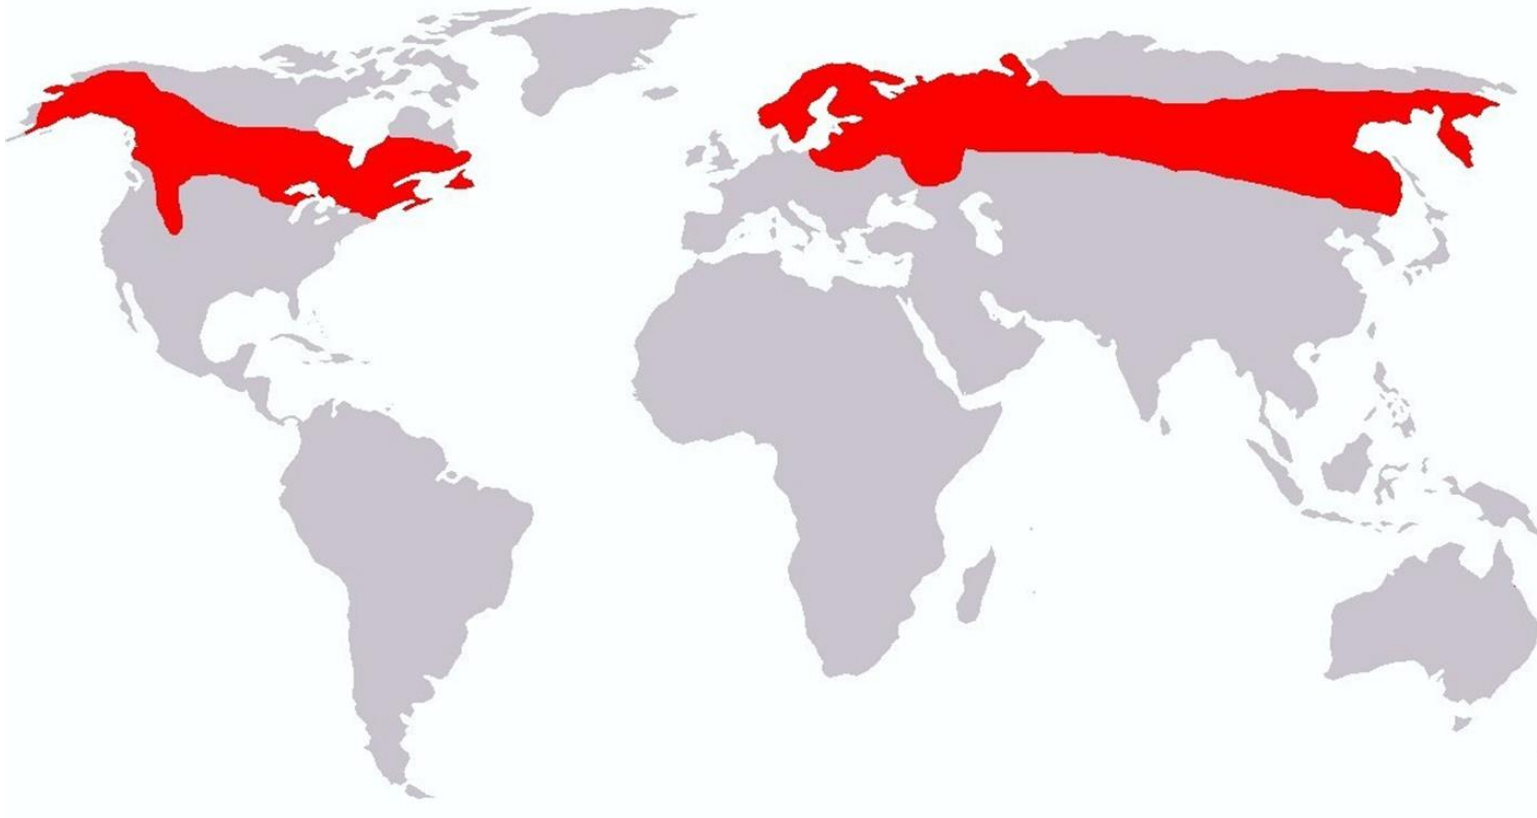

Habitat

Habitat of moose