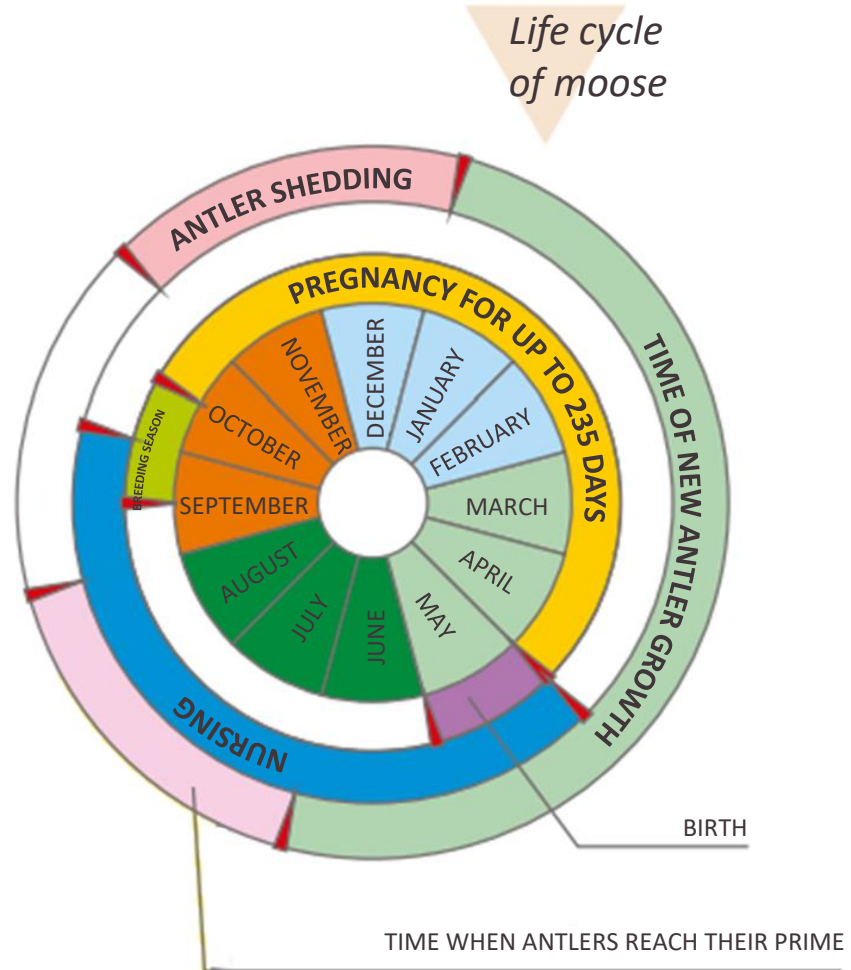

Species: American moose
North America, Eastern Siberia

Description and appearance of moose

- Black-brown color
- The average weight is 650 kg
- Males are larger than females
- Running speed can reach 40 km/h
- A moose can swim up to 3–5 km and dive deep.

Population

- According to the State Hunting Register, game resources in the Russian Federation in 2021 included 1,263.8 thousand moose.
- Today, there are about 1 million moose in North America. Canada has the largest moose population in the world, $\approx 830,000$ moose. There are more than 165,000 moose in British Columbia alone.

Antler growth cycle in moose

Footprint

*Footprint
of a moose*

Habitat

Habitat of moose

Breeding

Pregnancy and embryonic development

Diet of moose

Plants of the willow, willowherb, rose, birch, pine, arum, and gentian families play an important role in the diet of moose.

Diseases and mortality

Illegal moose hunting
in the Smolensk Region.

- Plague
- Tuberculosis
- Coccidiosis
- Sarcocystosis
- Colibacillosis in young animals
- Brucellosis
- Arthritis
- Chronic leukoencephalitis
- Actinomycosis
- Necrotizing stomatitis
- Rabies
- Echinococcosis
- and many others