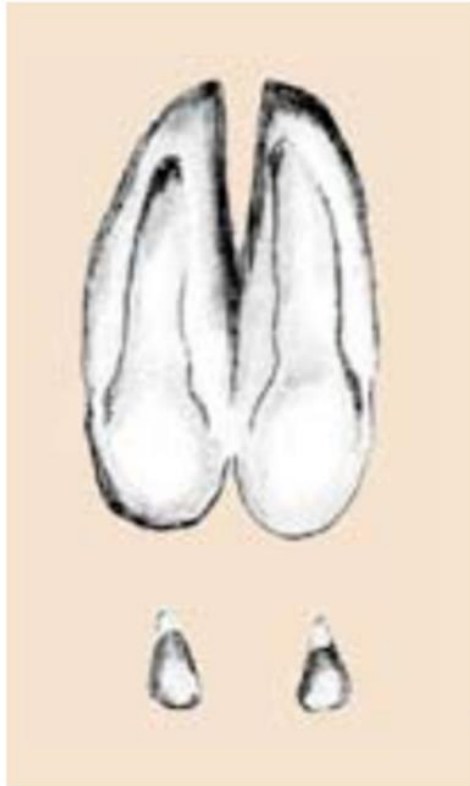

Species: American moose
North America, Eastern Siberia

Description and appearance of moose

- Black-brown color
- The average weight is 650 kg
- Males are larger than females
- Running speed can reach 40 km/h
- A moose can swim up to 3–5 km and dive deep.

Antler growth cycle in moose

Footprint

*Footprint
of a moose*

Habitat

Habitat of moose

Breeding

Pregnancy and embryonic development

Diet of moose