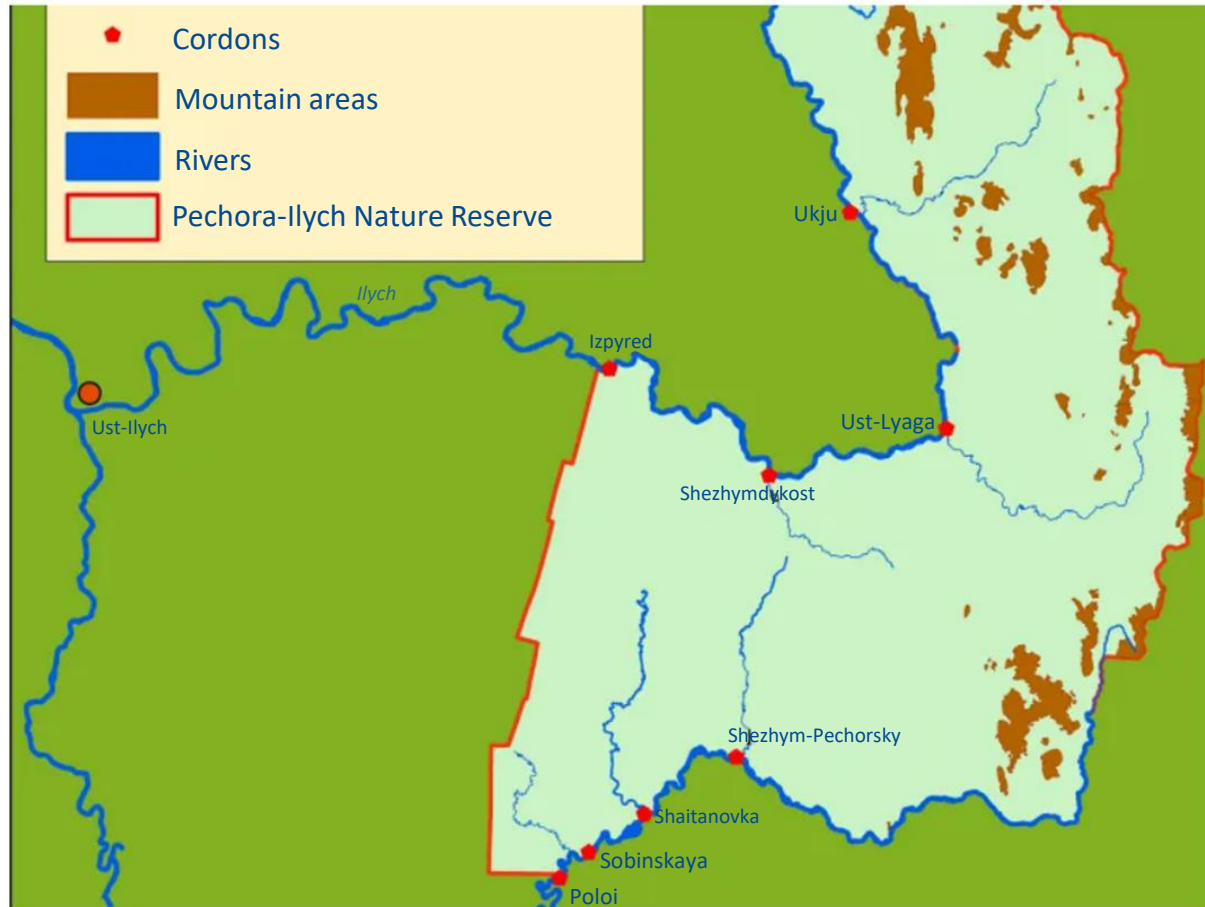

Domestication