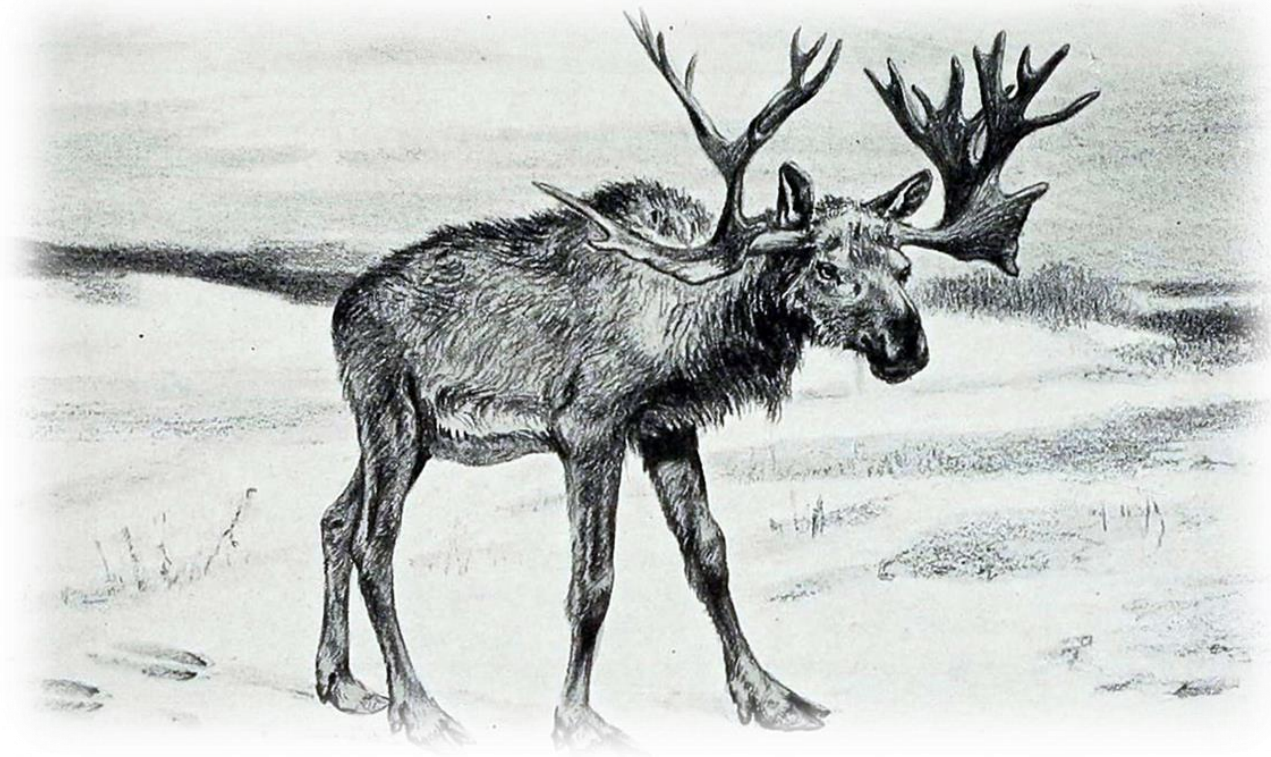

Biology of moose. Moose breeding in captivity

Irina N. Sycheva, Candidate of Agricultural Sciences, Associate Professor of the Department of Small Animal Science, Russian State Agrarian University — Moscow Timiryazev Agricultural Academy

A bit of history

A drawing of the Cervalces animal, which is presumably a relative of moose.

Species biology

Genus: Alces, class: Mammalia, family: Cervidae.

Genus: Alces

Species: European moose
Europe, Western Siberia

Species: American moose
North America, Eastern Siberia

Description and appearance of moose

- Black-brown color
- The average weight is 650 kg
- Males are larger than females
- Running speed can reach 40 km/h
- A moose can swim up to 3–5 km and dive deep.