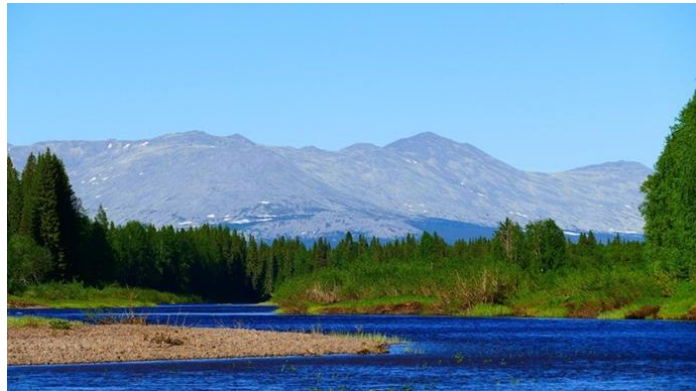

Domestication