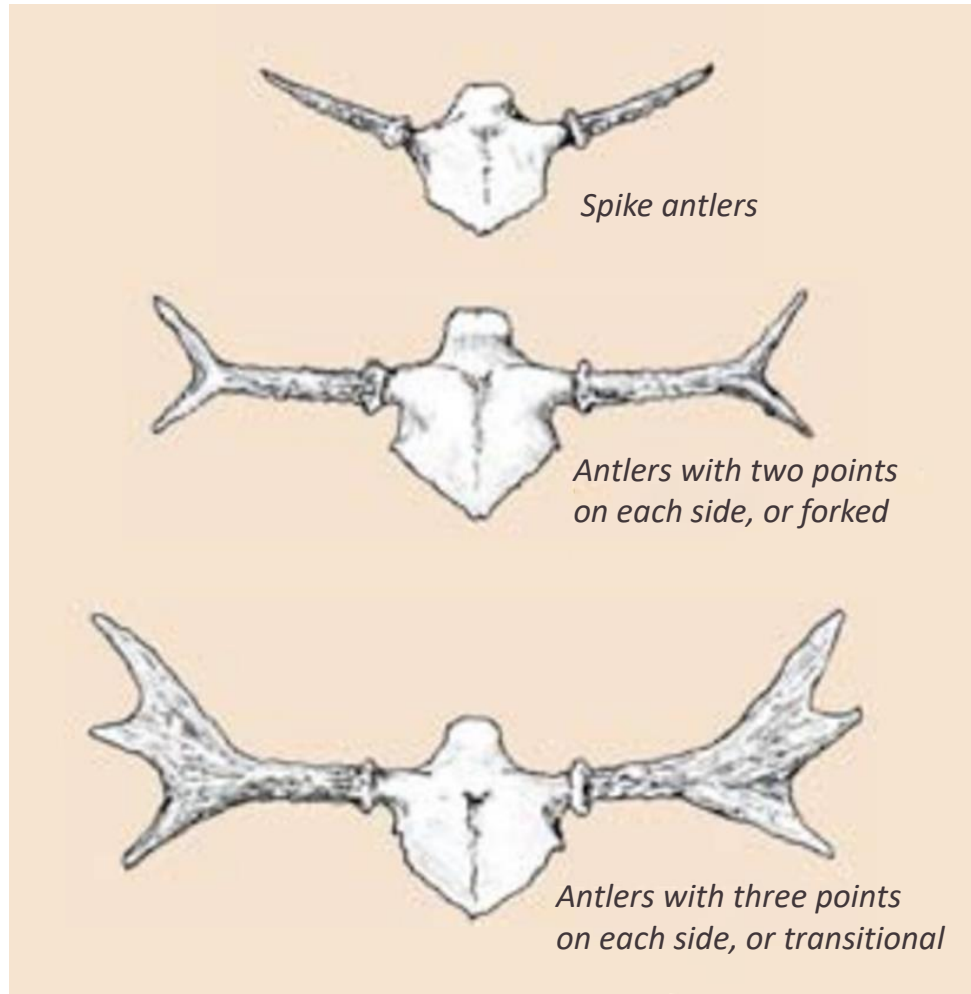

Antler growth cycle in moose